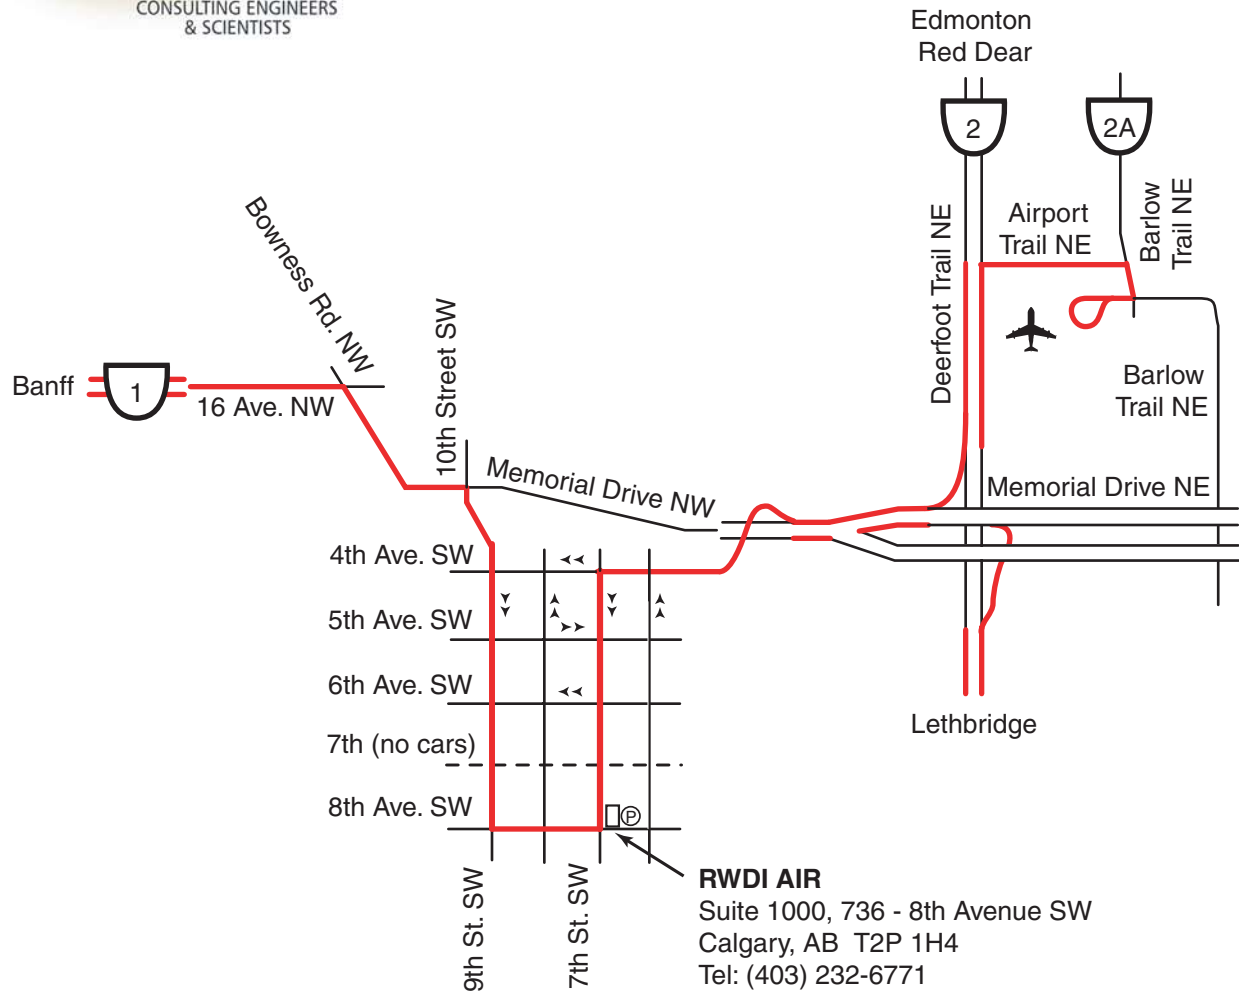

CONSULTING ENGINEERS
& SCIENTISTS

Celebrating **35** years!
EXCELLENCE SINCE 1972

From the Calgary International Airport

- Take Deerfoot Trail NE South
- Take Memorial Drive NE West
- Take the 4th Ave. lane
- Turn left onto 7th St. SW
- Turn right onto 8th Ave. SW
- Parking is beside building on 8th Avenue - public parking