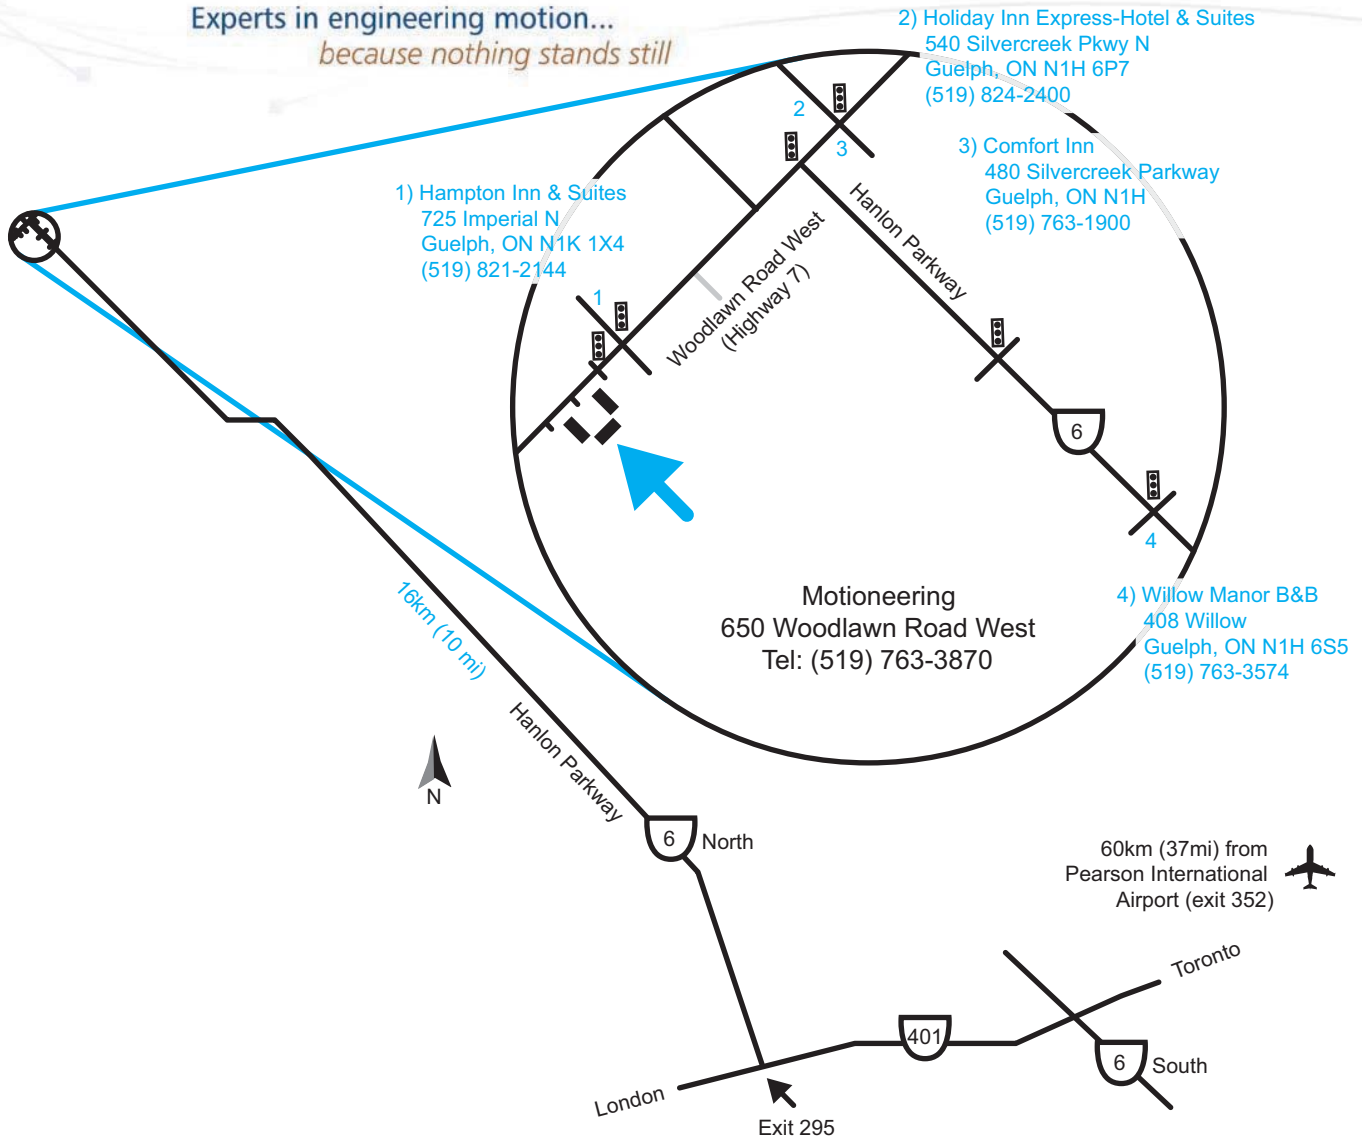

Experts in engineering motion...
because nothing stands still

From Pearson International Airport
 (Toronto, Ontario)

- Take Highway 427 South from Pearson Airport
- Take highway 401 West
- After 60km (37mi), take exit 295 onto Highway 6 North (This is after exit 299 Highway 6 South)

From Peace Bridge
 (Buffalo, New York / Fort Erie, Ontario)

- Take the QEW from the Peace Bridge
- Immediately after the Burlington bridge at exit 100 (100km / 62mi from Peace Bridge), take 403 West Hamilton / Brantford
- After 7km (4mi), take Highway 6 North
- After 25km (15mi), take Highway 401 West
- Take the first exit (exit 295) onto Highway 6 North Guelph

- Proceed north on Highway 6 (the Hanlon Expressway) - Note: you will go through several sets of lights
- Turn left at a 'T' intersection (Woodlawn Road West / Highway 7)
- After 1.2km (0.8mi), turn left at 650 Woodlawn Road West (just past a set of lights at Imperial Road)
- Reception is in the rear most building (look for our sign)